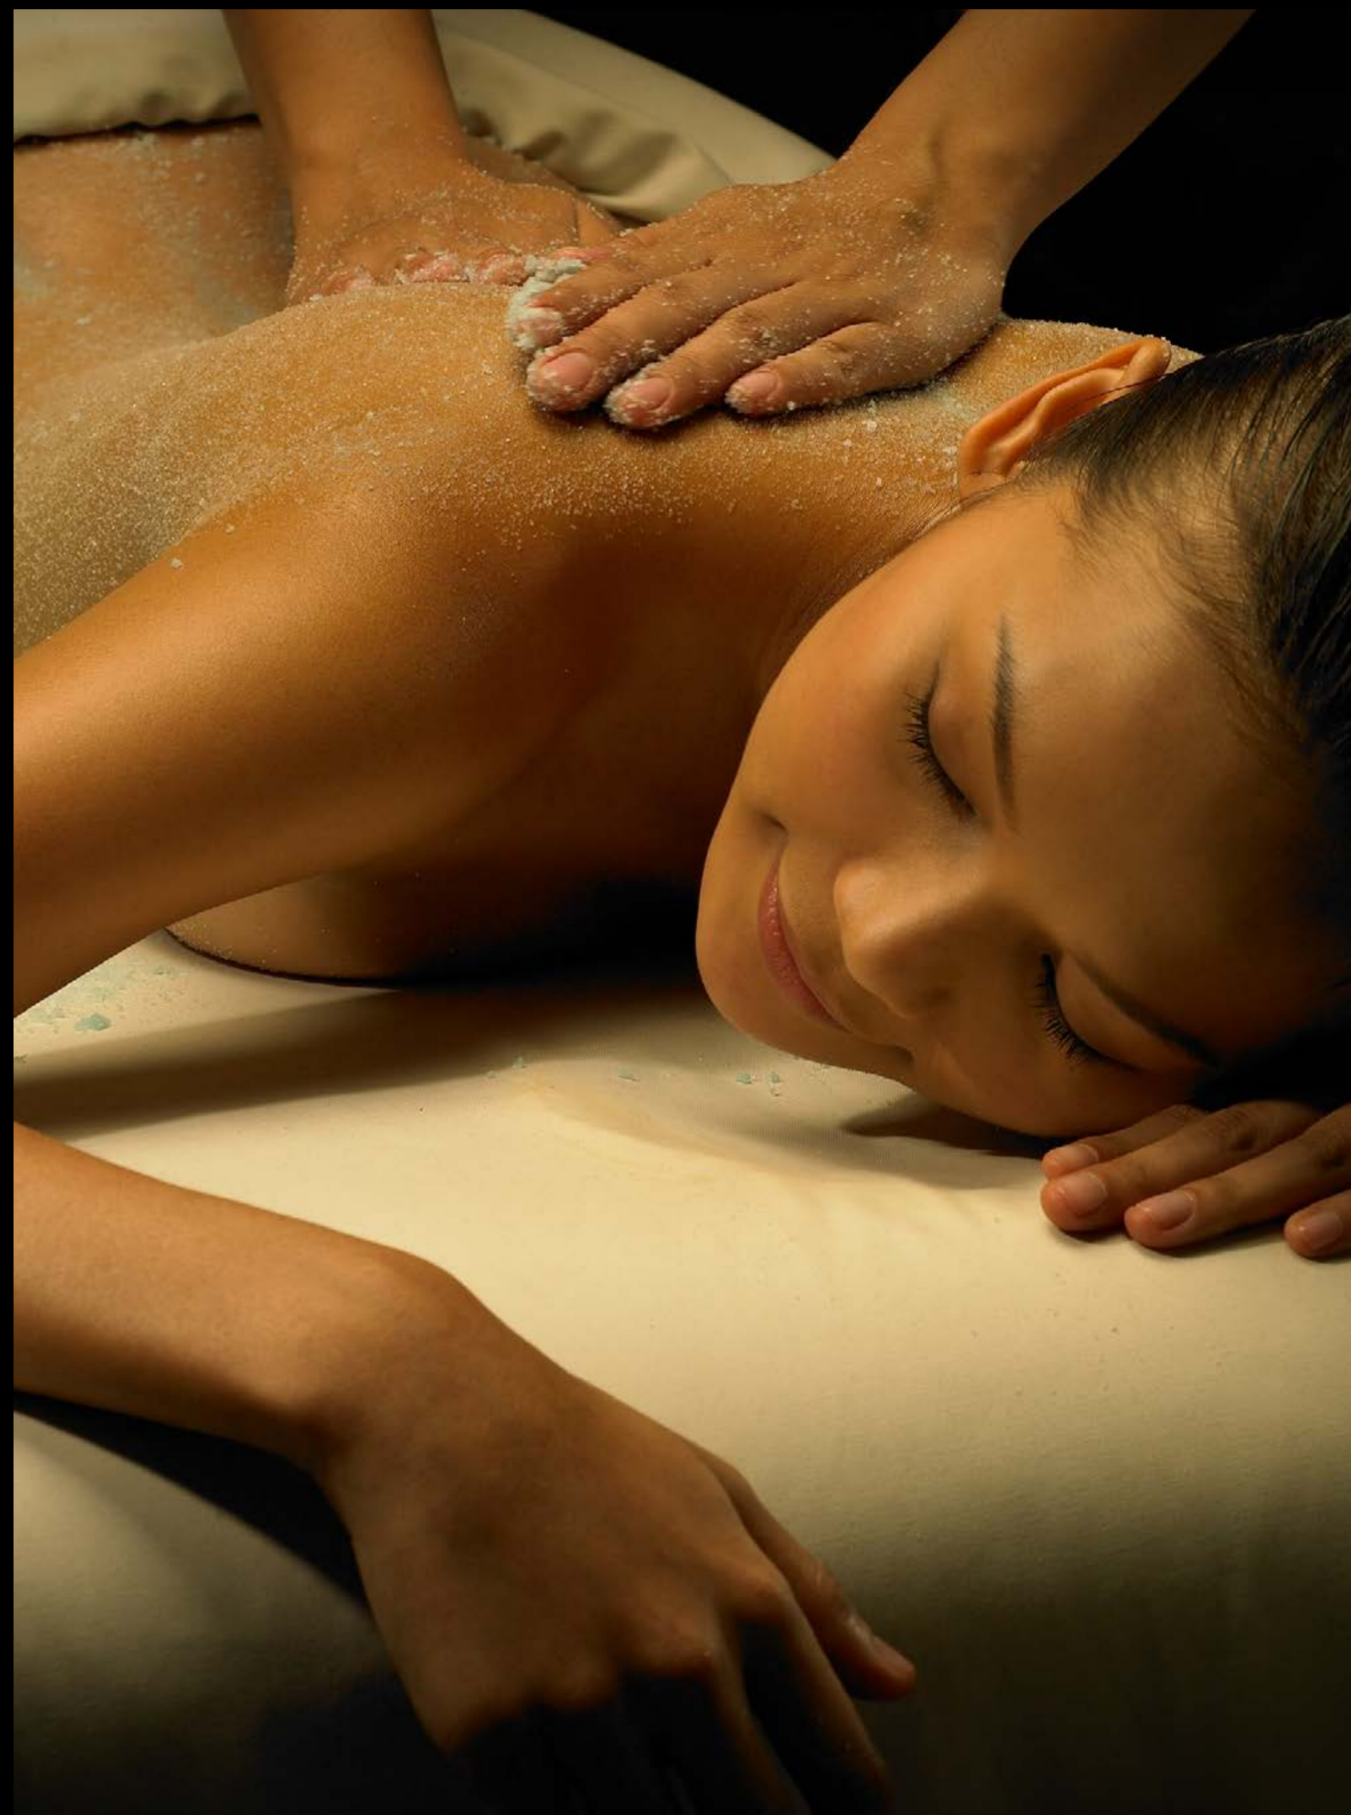

Body Scrubs

TAMARIND SCRUB

Con tamarindo, miel, harina de arroz.
Recomendado para pieles grasas.

Tamarind, honey, jasmine rice powder. For oily skin.

60 min · 118€

ALMOND & HONEY SCRUB

Scrub preparado con leche fresca, almendras, harina de arroz y miel. Indicado para todo tipo de pieles.

*With fresh milk, almonds, rice powder and honey.
For all skins.*

60 min · 118€

PAGODA BODY SCRUB

Con semilla de sésamo blanco, miel, yogurt, harina de arroz y aceite de oliva. Indicado para pieles secas.

White sesame seeds, honey, yogurt, rice powder and olive oil. Suitable for dry skins.

60 min · 118€

[Link a reserva](#)